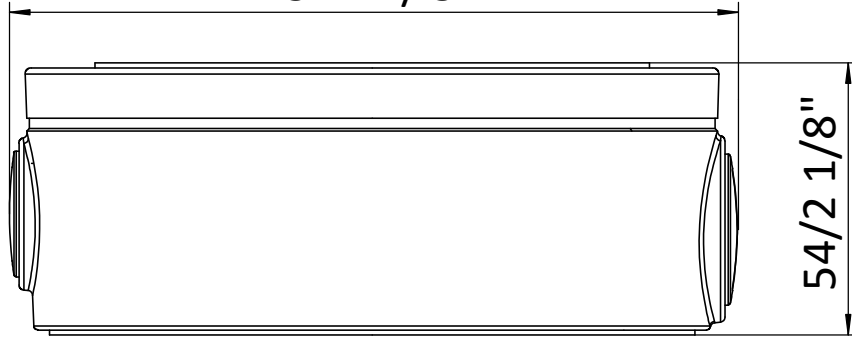

SPY-JB320

145mm / 5.7"

SPYCLOPS[®]
SURVEILLANCE SYSTEMS