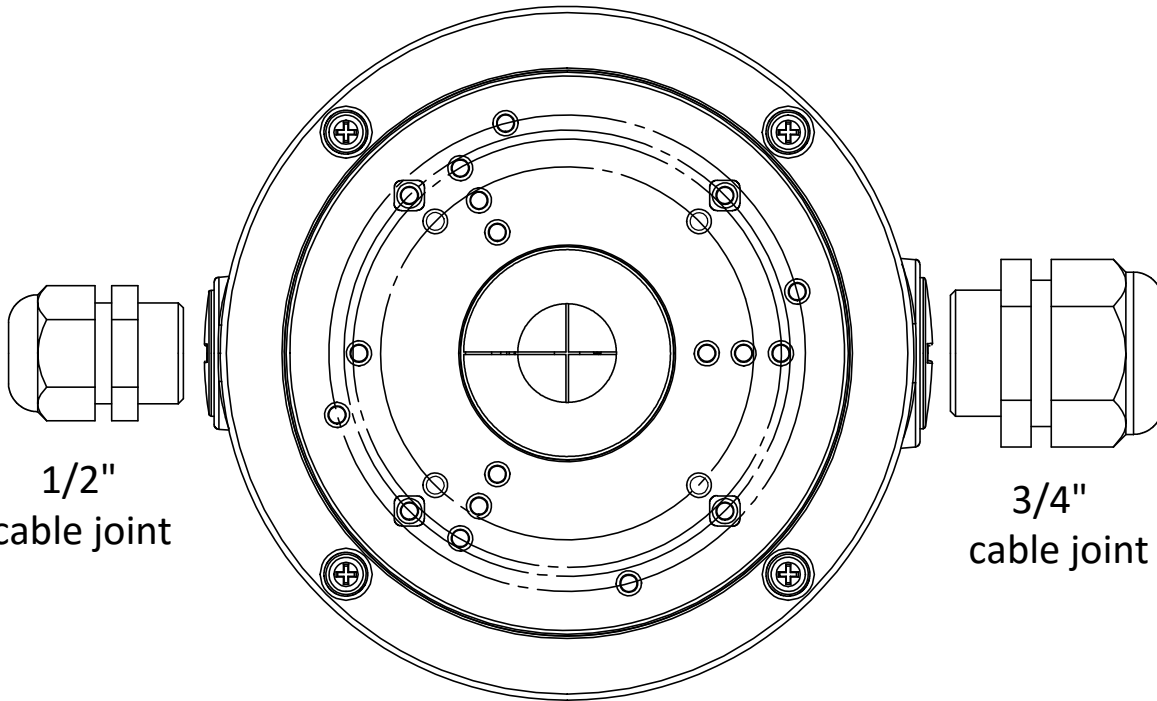

SPY-JB320

145mm / 5.7"

SPYCLOPS[®]
SURVEILLANCE SYSTEMS