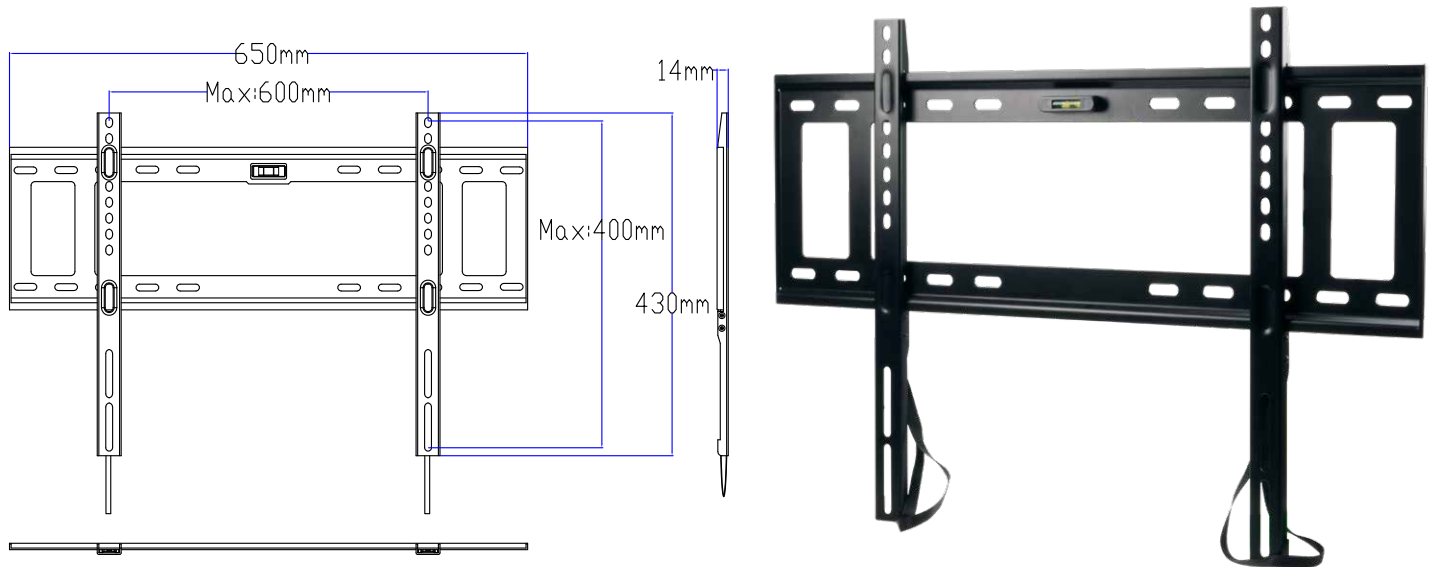

# ULTRA LOW PROFILE FIXED TV MOUNT

**MetraAV**  
THE INTEGRATOR'S CHOICE

CELEBRATING  
**70**  
YEARS  
OF INNOVATION

### PRODUCT OVERVIEW

Flexibility, Strength and Convenience, the Metra Home Theater LPU64 has it all. Mounting weight capability 99 pounds, fitting any US spec Stud distance (16" to 24" on center), and providing an Ultra Low Profile depth of only .55" the LPU64 will simplify your installation and provide years of unconditional service.

- Fits TV's 42"-84"
- Depth from wall: 14mm (0.55")
- Weight capacity: 99 lbs
- VESA compliant: 100x100, 200x100, 200x200, 400x200, 400x400, 600x400
- Dual stud installation with 16" or 24" on center studs
- All steel construction
- All hardware & mounting level included
- Durable black powder coat finish
- UL Listed