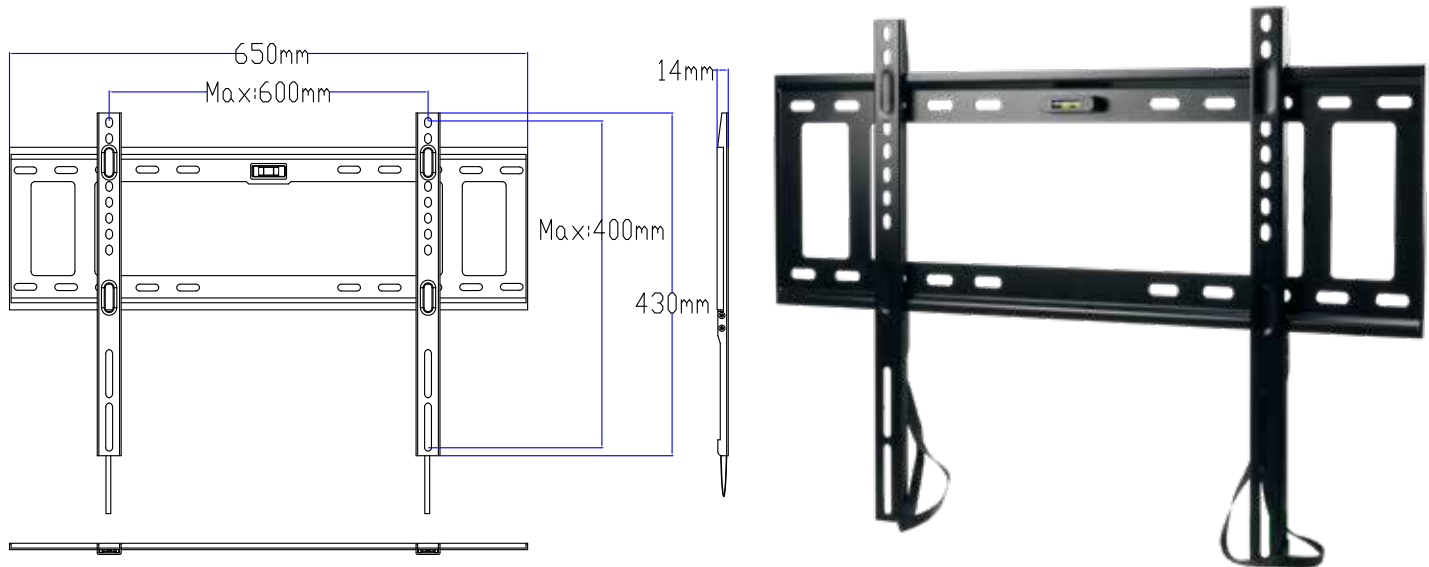

# ULTRA LOW PROFILE FIXED TV MOUNT HELIOS®

CELEBRATING  
**70**  
YEARS  
OF INNOVATION

### PRODUCT OVERVIEW

Flexibility, Strength and Convenience, the Metra Home Theater LPU64 has it all. Mounting weight capability 99 pounds, fitting any US spec Stud distance (16" to 24" on center), and providing an Ultra Low Profile depth of only .55" the LPU64 will simplify your installation and provide years of unconditional service.

- Fits TV's 42"-84"
- Depth from wall: 14mm (0.55")
- Weight capacity: 99 lbs
- VESA compliant: 100x100, 200x100, 200x200, 400x200, 400x400, 600x400
- Dual stud installation with 16" or 24" on center studs
- All steel construction
- All hardware & mounting level included
- Durable black powder coat finish
- UL Listed