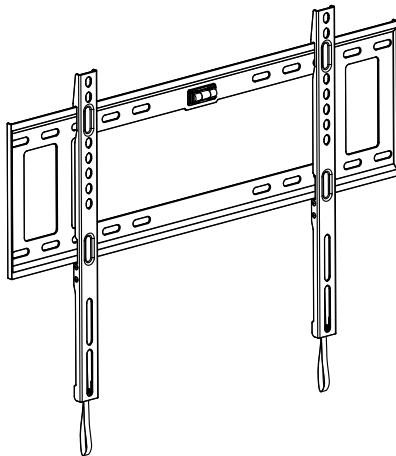

### PRODUCT OVERVIEW

Flexibility, Strength and Convenience, the Metra Home Theater LPU64 has it all. Mounting weight capability 99 pounds, fitting any US spec Stud distance (16" to 24" on center), and providing an Ultra Low Profile depth of only .55" the LPU64 will simplify your installation and provide years of unconditional service.

- Fits TV's 42"-84"
- Depth from wall: 14mm (0.55")
- Weight capacity: 99 lbs
- VESA compliant: 100x100, 200x100, 200x200, 400x200, 400x400, 600x400
- Dual stud installation with 16" or 24" on center studs
- All steel construction
- All hardware & mounting level included
- Durable black powder coat finish
- UL Listed