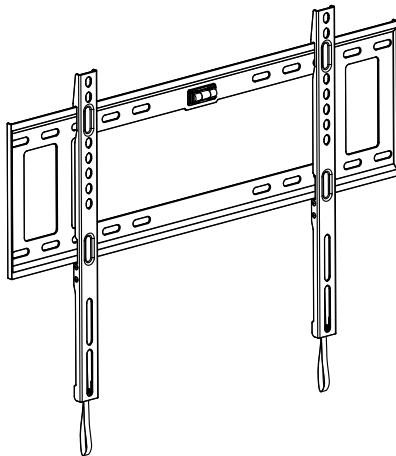

# ULTRA LOW PROFILE FIXED TV MOUNT

**MetraAV**  
THE INTEGRATOR'S CHOICE

CELEBRATING  
**70**  
YEARS  
OF INNOVATION

### PRODUCT OVERVIEW

Flexibility, Strength and Convenience, the Metra Home Theater LPU64 has it all. Mounting weight capability 99 pounds, fitting any US spec Stud distance (16" to 24" on center), and providing an Ultra Low Profile depth of only .55" the LPU64 will simplify your installation and provide years of unconditional service.

- Fits TV's 42"-84"
- Depth from wall: 14mm (0.55")
- Weight capacity: 99 lbs
- VESA compliant: 100x100, 200x100, 200x200, 400x200, 400x400, 600x400
- Dual stud installation with 16" or 24" on center studs
- All steel construction
- All hardware & mounting level included
- Durable black powder coat finish
- UL Listed