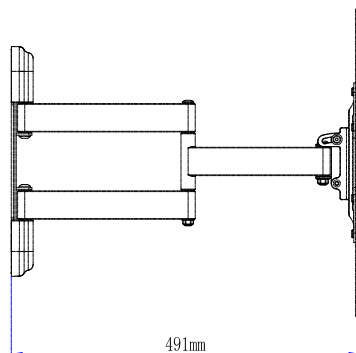

MEDIUM SINGLE STUD FULL MOTION TV MOUNT

HELIOS®

CELEBRATING
70
YEARS
OF INNOVATION

FMM44

MEDIUM FULL MOTION TV MOUNT

 SALES 866-839-9187

PRODUCT OVERVIEW

Flexibility, Strength and Convenience, the Metra Home Theater FMM44 has it all. Mounting weight capability of 66 pounds, fitting any US spec Stud (single stud design), and providing a single arm extension length of over 19" the FMM44 will simplify your installation and provide years of unconditional service.

- Fits TV's 26"-60"
- Tilting angle: +5°/-15°
- Extension: 64 - 484mm (2.5"- 19.1")
- Swivel angle: +90°/-90°/-
- Weight capacity: 66 lbs
- VESA compliant: 100x100, 200x100, 200x200, 200x400, 400x200, 400x400
- Single stud installation
- All steel construction
- All hardware & mounting level included
- Durable black powder coat finish