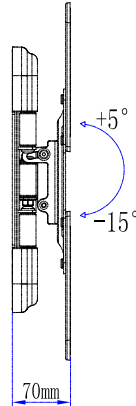

MEDIUM SINGLE STUD FULL MOTION TV MOUNT

MetraAV
THE INTEGRATOR'S CHOICE

CELEBRATING
70
YEARS
OF INNOVATION

FMM44

MEDIUM FULL MOTION TV MOUNT

 SALES 386-255-0234

PRODUCT OVERVIEW

Flexibility, Strength and Convenience, the Metra Home Theater FMM44 has it all. Mounting weight capability of 66 pounds, fitting any US spec Stud (single stud design), and providing a single arm extension length of over 19" the FMM44 will simplify your installation and provide years of unconditional service.

- Fits TV's 26"-60"
- Tilting angle: +5°/-15°
- Extension: 64 - 484mm (2.5"- 19.1")
- Swivel angle: +90°/-90°/-
- Weight capacity: 66 lbs
- VESA compliant: 100x100, 200x100, 200x200, 200x400, 400x200, 400x400
- Single stud installation
- All steel construction
- All hardware & mounting level included
- Durable black powder coat finish