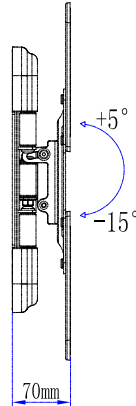

MEDIUM SINGLE STUD FULL MOTION TV MOUNT

HELIOS®

CELEBRATING
70
YEARS
OF INNOVATION

FMM44

MEDIUM FULL MOTION TV MOUNT

 SALES 866-839-9187

PRODUCT OVERVIEW

Flexibility, Strength and Convenience, the Metra Home Theater FMM44 has it all. Mounting weight capability of 66 pounds, fitting any US spec Stud (single stud design), and providing a single arm extension length of over 19" the FMM44 will simplify your installation and provide years of unconditional service.

- Fits TV's 26"-60"
- Tilting angle: +5°/-15°
- Extension: 64 - 484mm (2.5"- 19.1")
- Swivel angle: +90°/-90°/-
- Weight capacity: 66 lbs
- VESA compliant: 100x100, 200x100, 200x200, 200x400, 400x200, 400x400
- Single stud installation
- All steel construction
- All hardware & mounting level included
- Durable black powder coat finish