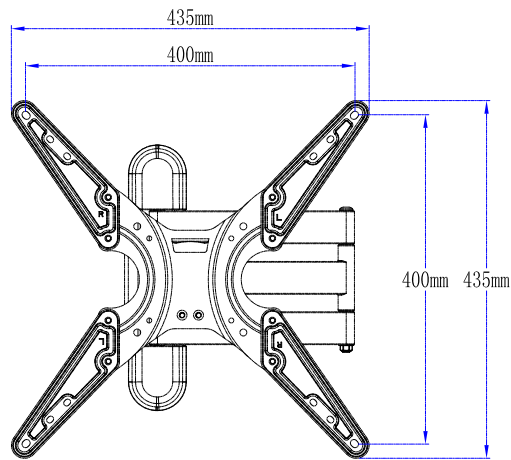

MEDIUM SINGLE STUD FULL MOTION TV MOUNT

MetraAV
THE INTEGRATOR'S CHOICE

CELEBRATING
70
YEARS
OF INNOVATION

FMM44

MEDIUM FULL MOTION TV MOUNT

 SALES 386-255-0234

PRODUCT OVERVIEW

Flexibility, Strength and Convenience, the Metra Home Theater FMM44 has it all. Mounting weight capability of 66 pounds, fitting any US spec Stud (single stud design), and providing a single arm extension length of over 19" the FMM44 will simplify your installation and provide years of unconditional service.

- Fits TV's 26"-60"
- Tilting angle: +5°/-15°
- Extension: 64 - 484mm (2.5"- 19.1")
- Swivel angle: +90°/-90°/-
- Weight capacity: 66 lbs
- VESA compliant: 100x100, 200x100, 200x200, 200x400, 400x200, 400x400
- Single stud installation
- All steel construction
- All hardware & mounting level included
- Durable black powder coat finish