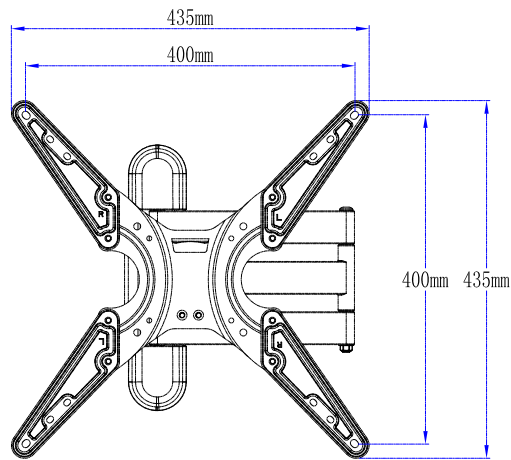

MEDIUM SINGLE STUD FULL MOTION TV MOUNT

HELIOS®

CELEBRATING
70
YEARS
OF INNOVATION

FMM44

MEDIUM FULL MOTION TV MOUNT

 SALES 866-839-9187

PRODUCT OVERVIEW

Flexibility, Strength and Convenience, the Metra Home Theater FMM44 has it all. Mounting weight capability of 66 pounds, fitting any US spec Stud (single stud design), and providing a single arm extension length of over 19" the FMM44 will simplify your installation and provide years of unconditional service.

- Fits TV's 26"-60"
- Tilting angle: +5°/-15°
- Extension: 64 - 484mm (2.5"- 19.1")
- Swivel angle: +90°/-90°/-
- Weight capacity: 66 lbs
- VESA compliant: 100x100, 200x100, 200x200, 200x400, 400x200, 400x400
- Single stud installation
- All steel construction
- All hardware & mounting level included
- Durable black powder coat finish