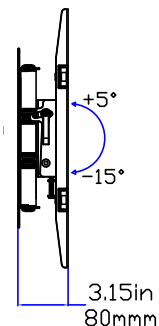

# LARGE FULL MOTION TV MOUNT

**SALES** 866-839-9187

### PRODUCT OVERVIEW

Flexibility, Strength and Convenience, the Metra Home Theater FML64S has it all. Mounting weight capability of 132 pounds, fitting any US spec Stud distance (16" to 24" on center), and providing a single arm side swing extension for traditional and corner mounting application with an extension length of almost 22" the FML64S will simplify your installation and provide years of unconditional service.

- Fits TV's 42"-84"
- Tilting angle: +5°/-15°
- Extension: 80 - 550mm (3.2"- 21.7")
- Swivel angle: +90°/-90°/-
- Weight capacity: 132 lbs
- VESA compliant: 200x200, 400x200, 400x400, 600x400
- Dual stud installation with 16" or 24" on center studs
- All steel construction
- All hardware & mounting level included
- Durable black powder coat finish
- UL Listed