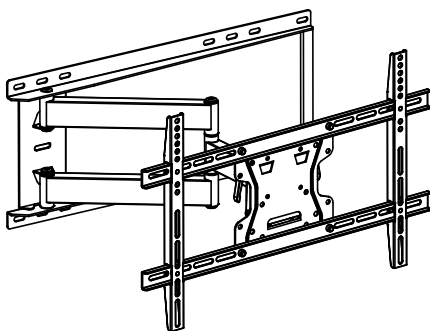

# LARGE FULL MOTION TV MOUNT

**SALES** 866-839-9187

### PRODUCT OVERVIEW

Flexibility, Strength and Convenience, the Metra Home Theater FML64S has it all. Mounting weight capability of 132 pounds, fitting any US spec Stud distance (16" to 24" on center), and providing a single arm side swing extension for traditional and corner mounting application with an extension length of almost 22" the FML64S will simplify your installation and provide years of unconditional service.

- Fits TV's 42"-84"
- Tilting angle: +5°/-15°
- Extension: 80 - 550mm (3.2"- 21.7")
- Swivel angle: +90°/-90°/-
- Weight capacity: 132 lbs
- VESA compliant: 200x200, 400x200, 400x400, 600x400
- Dual stud installation with 16" or 24" on center studs
- All steel construction
- All hardware & mounting level included
- Durable black powder coat finish
- UL Listed