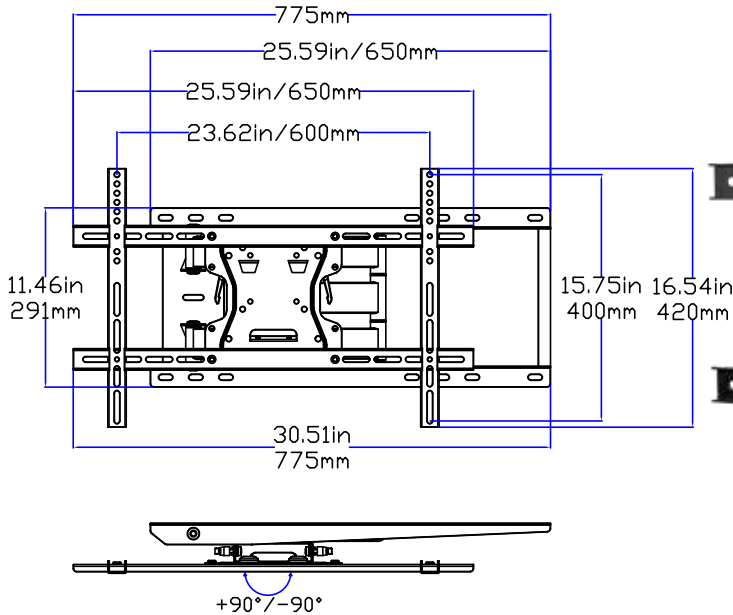

LARGE FULL MOTION SIDE EXTENSION TV MOUNT

HELIOS®

CELEBRATING
70
YEARS
OF INNOVATION