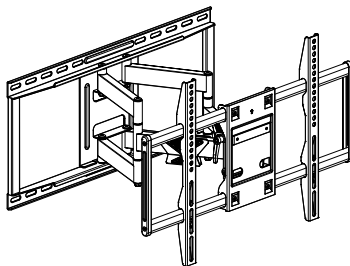

### PRODUCT OVERVIEW

Flexibility, Strength and Convenience, the Metra Home Theater FML642 has it all. Mounting weight capability of 132 pounds, fitting any US spec Stud distance (16" to 24" on center), and providing a dual arm center extension for traditional mounting applications with an extension length of 18.5" the FML642 will simplify your installation and provide years of unconditional service.

- Fits TV's 42"-84"
- Tilting angle: +5°/-15°
- Extension: 70 - 470mm (2.8" - 18.5")
- Swivel angle: +45°/-45°/-
- Weight capacity: 132 lbs
- VESA compliant: 200x200, 400x200, 400x400, 600x400
- Dual stud installation with 16" or 24" on center studs
- All steel construction
- All hardware & mounting level included
- Durable black powder coat finish
- UL Listed