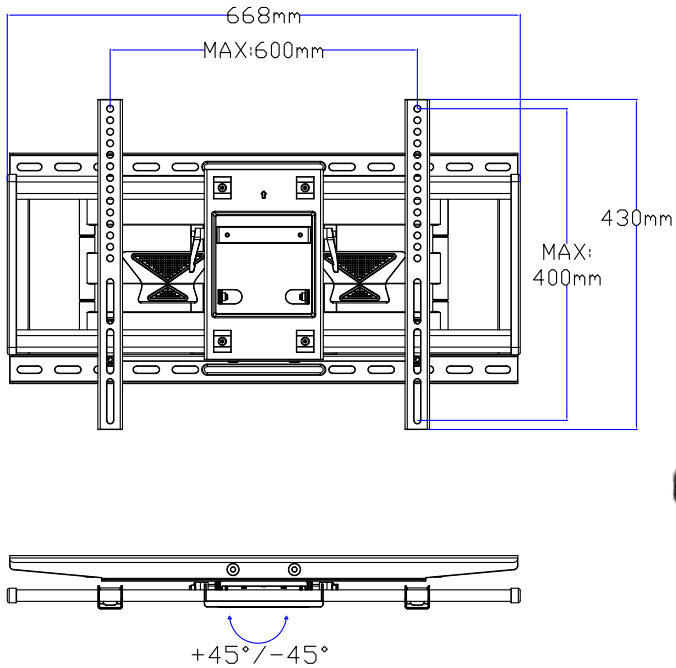

LARGE FULL MOTION CENTER EXTENSION TV MOUNT

HELIOS®

CELEBRATING
70
YEARS
OF INNOVATION