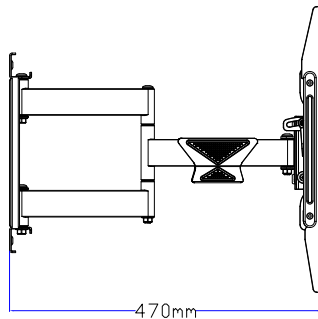

### PRODUCT OVERVIEW

Flexibility, Strength and Convenience, the Metra Home Theater FML642 has it all. Mounting weight capability of 132 pounds, fitting any US spec Stud distance (16" to 24" on center), and providing a dual arm center extension for traditional mounting applications with an extension length of 18.5" the FML642 will simplify your installation and provide years of unconditional service.

- Fits TV's 42"-84"
- Tilting angle: +5°/-15°
- Extension: 70 - 470mm (2.8" - 18.5")
- Swivel angle: +45°/-45°/-
- Weight capacity: 132 lbs
- VESA compliant: 200x200, 400x200, 400x400, 600x400
- Dual stud installation with 16" or 24" on center studs
- All steel construction
- All hardware & mounting level included
- Durable black powder coat finish
- UL Listed