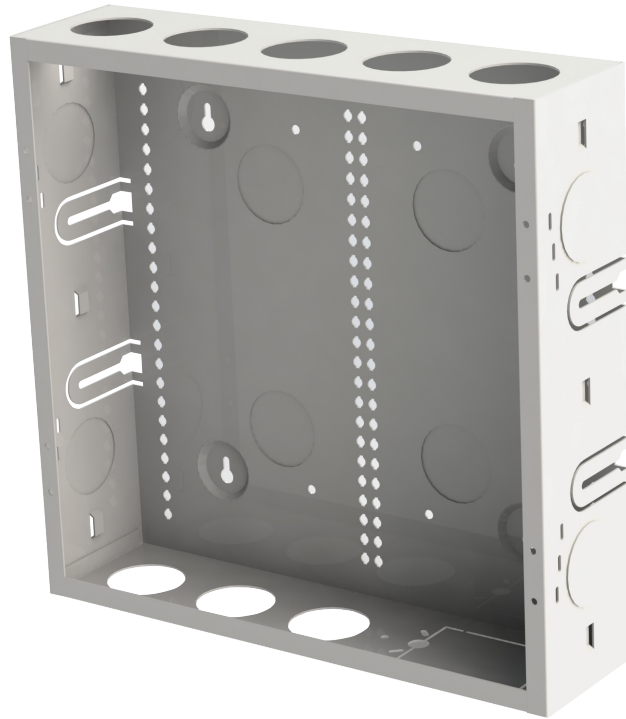

14" STRUCTURED WIRING PANEL

Metra
HOME THEATER GROUP

CELEBRATING
70
YEARS
OF INNOVATION

CS-SP14

14" STRUCTURED WIRING PANEL

SALES 866-839-9187

PRODUCT OVERVIEW

Simplify and Secure* your Structured Wire installation by installing the Metra Home Theater Structured Wiring Panel. Easy to mount and use the Metra Home Theater Structured Wiring Panel provides a clean and organized working environment.

* For better security use the lockable CS-SPD Steel Door.

- Grommets included
- Flexible mounting for stud spacing variations
- Recessed or surface mount
- Durable white powder coat finish
- Solid steel construction
- Includes 10 cable ties and mounts
- Door sold separately