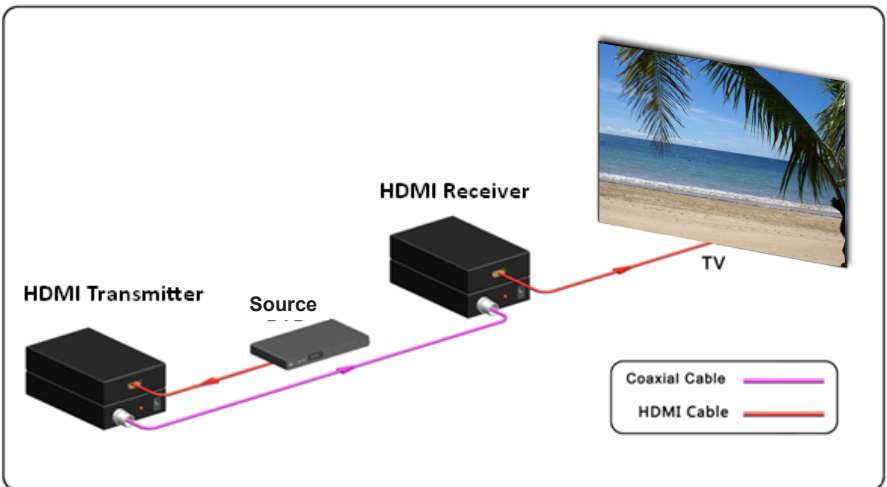

V. Connect and Operate

Connect the source such as Blu-Ray player, game system, audio/video receiver, cable or satellite receivers or computers equipped with HDMI output interfaces with a short high-speed HDMI cable to the HDMI Transmitter input. HDMI cable length should not exceed 16 ft.

Connect the HDMI Transmitter output BNC coaxial ports using single coaxial cables to included Receiver.

Connect the HDMI output from the Receiver to High-Definition display with HDMI input. Use high-speed HDMI cables and cable length should not exceed 16 ft.

VI. Application Example