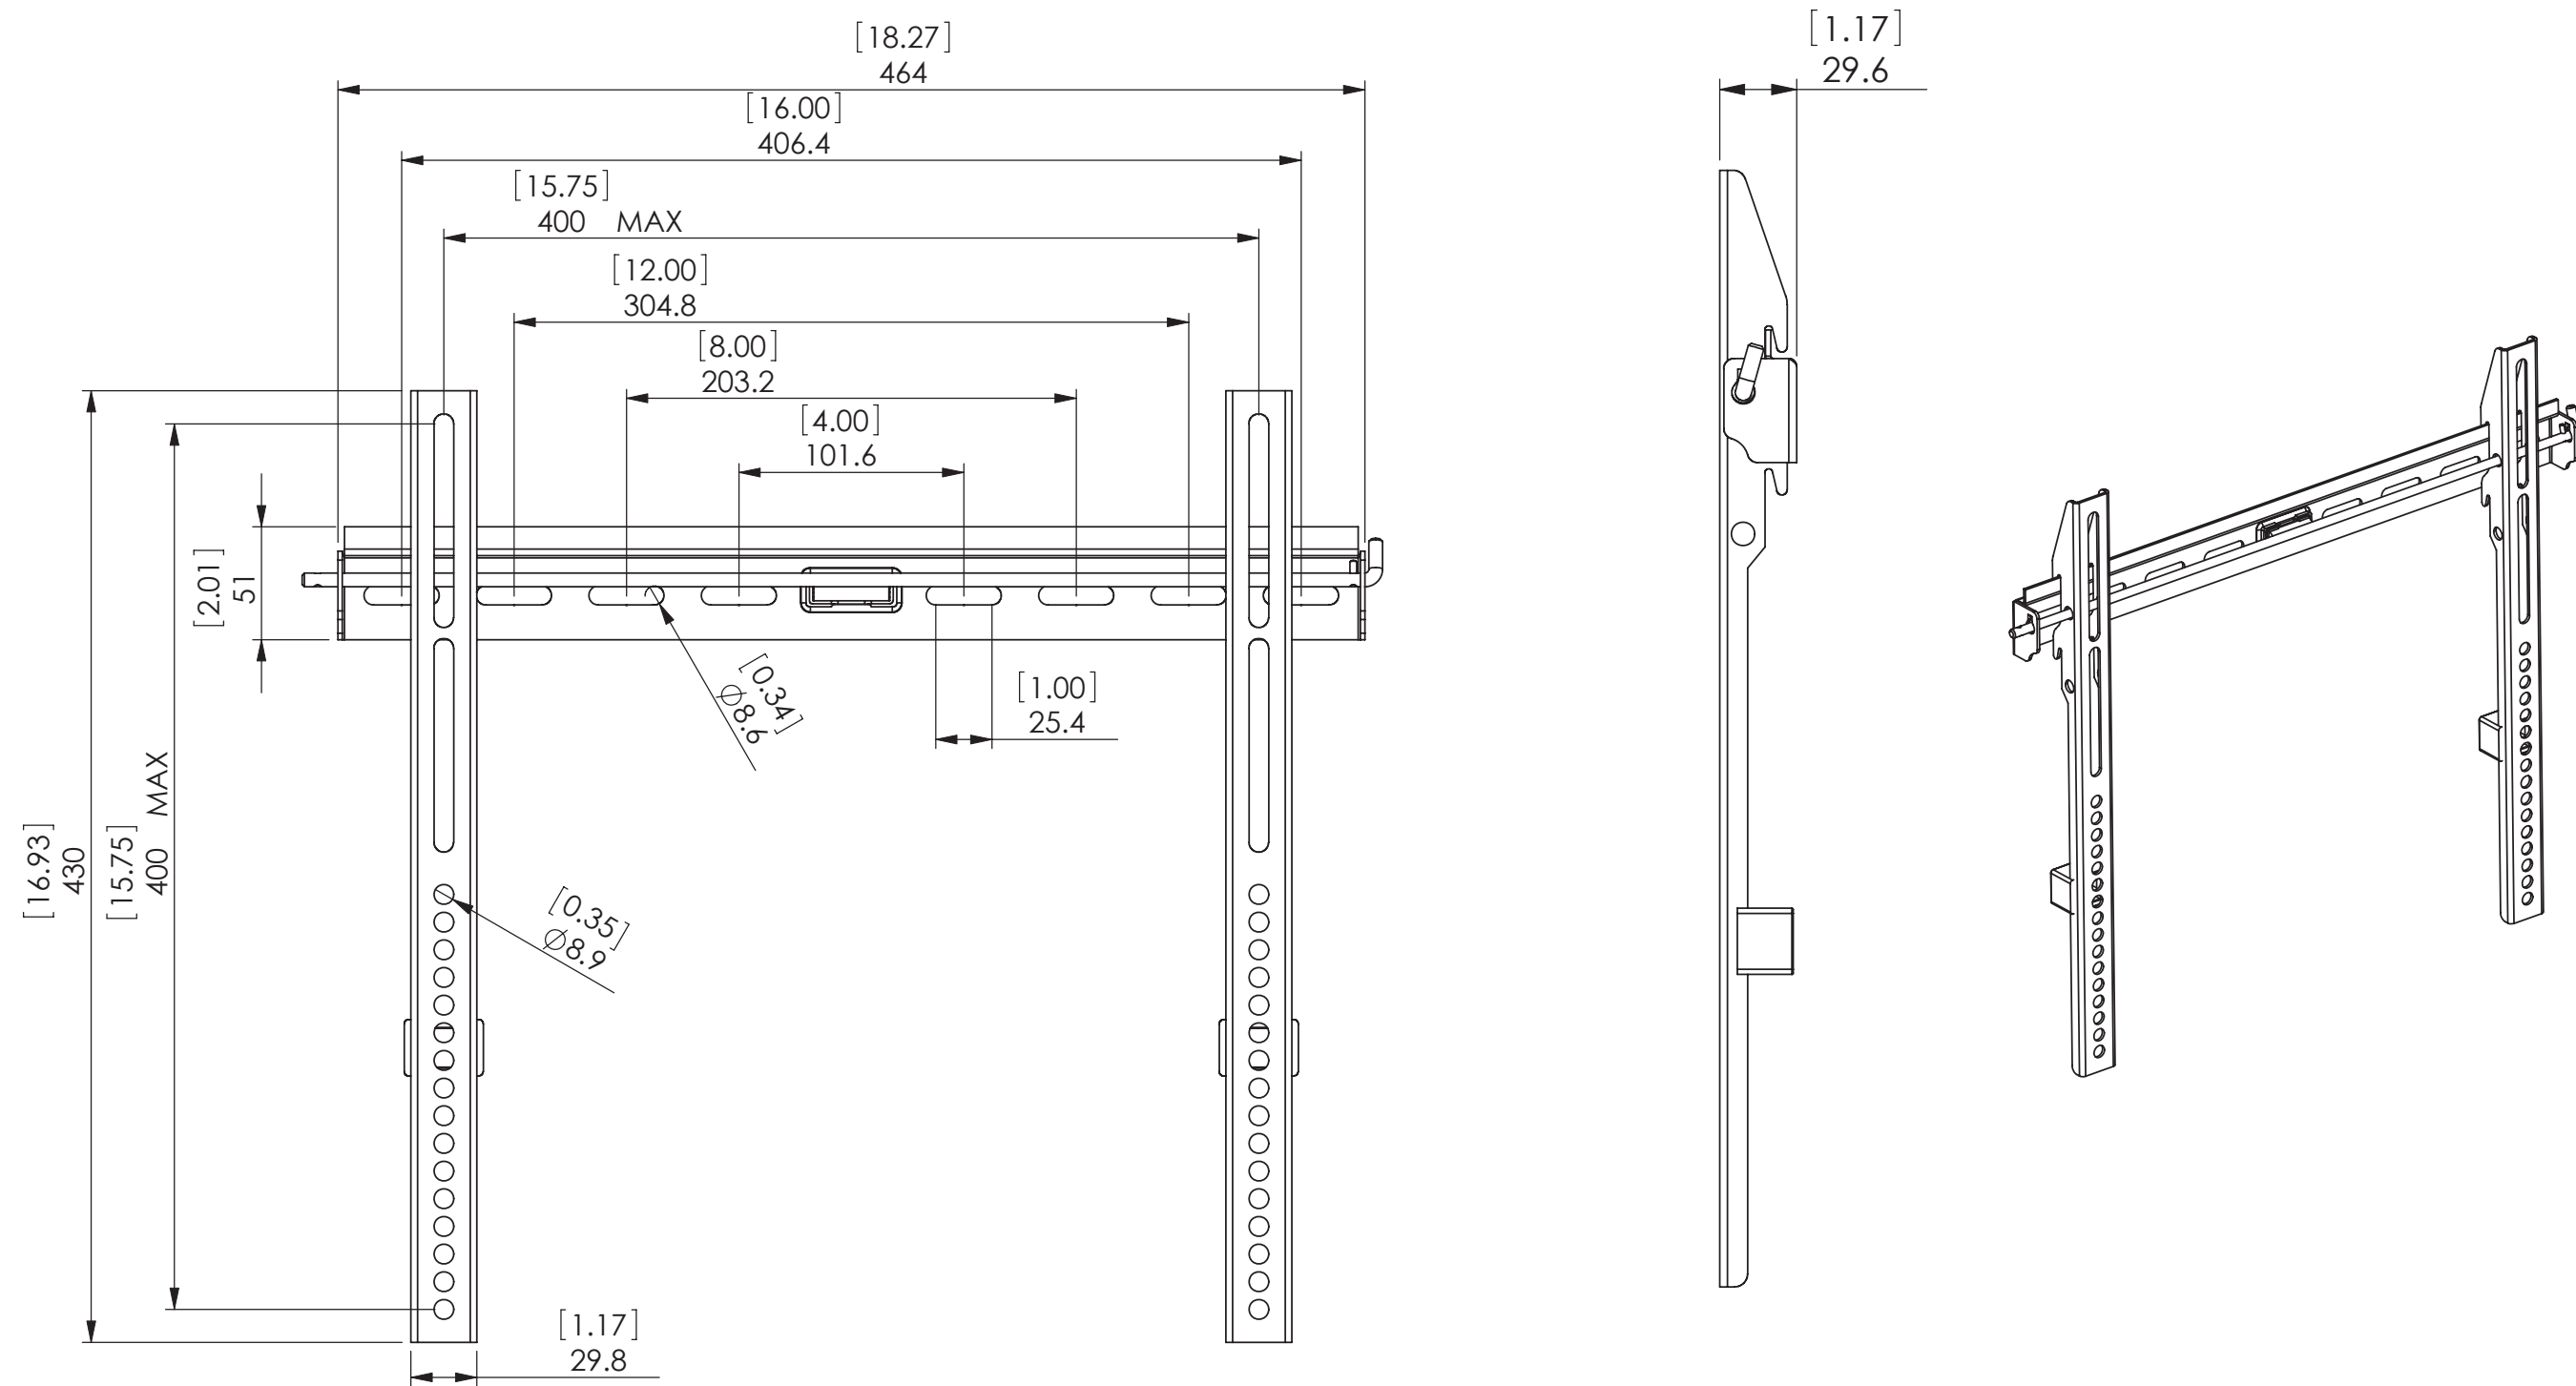

# MEDIUM FIXED STANDARD

NOTES: UNLESS OTHERWISE SPECIFIED

1. VESA STANDARD COMPATABILITY (WIDTH X HEIGHT): 200X200 / 200X400 / 300X400 / 400X400 /
2. MAXIMUM VESA MOUNTING CONFIGURATION: 400X400 MM
3. SCREEN SIZE COMPATABILITY: MOST 23-55" SCREENS
4. MAXIMUM WEIGHT CAPACITY: 100 LBS
5. PRODUCT COLOR: BLACK