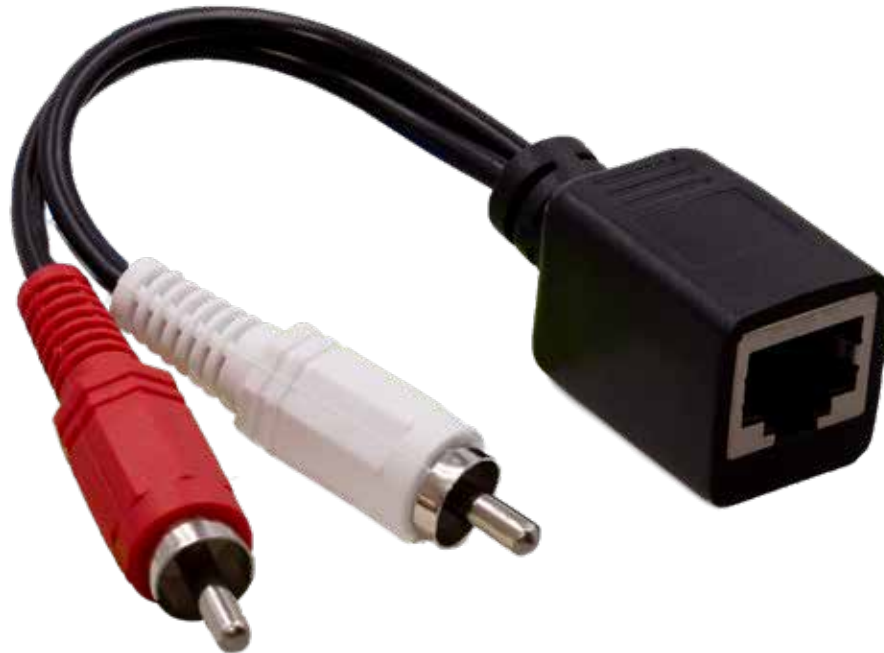

STEREO RCA OVER CAT5 EXTENDER

CS-C5RCA STEREO RCA OVER CAT5 EXTENDER

 **SALES** 866-839-9187

- Extends up to 150'
- RCA (L/R) to RJ45 connector
- 1 Pack