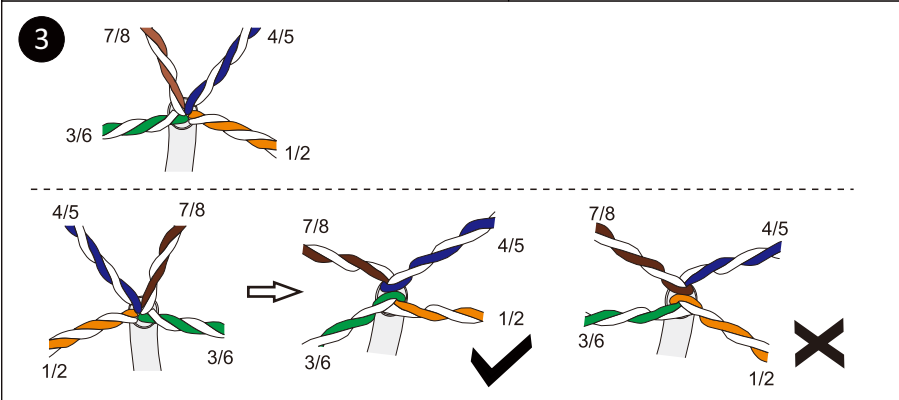

Field Termination Plug User Guide

FPT

12

Legend
 W White
 G Green
 O Orange
 BL Blue
 BR Brown

1	2	3	4	5	6	7	8
W-G	G	W-O	BL	W-BL	O	W-BR	BR

Pin assignment T568A

1	2	3	4	5	6	7	8
W-O	O	W-G	BL	W-BL	G	W-BR	BR

Pin assignment T568B

	Solid	Stranded	Cable (O.D.)
C6 _A /C7	23~26AWG	23~26AWG	6.0~7.5mm
C8	22~24AWG	22~24AWG	7.0~8.9mm