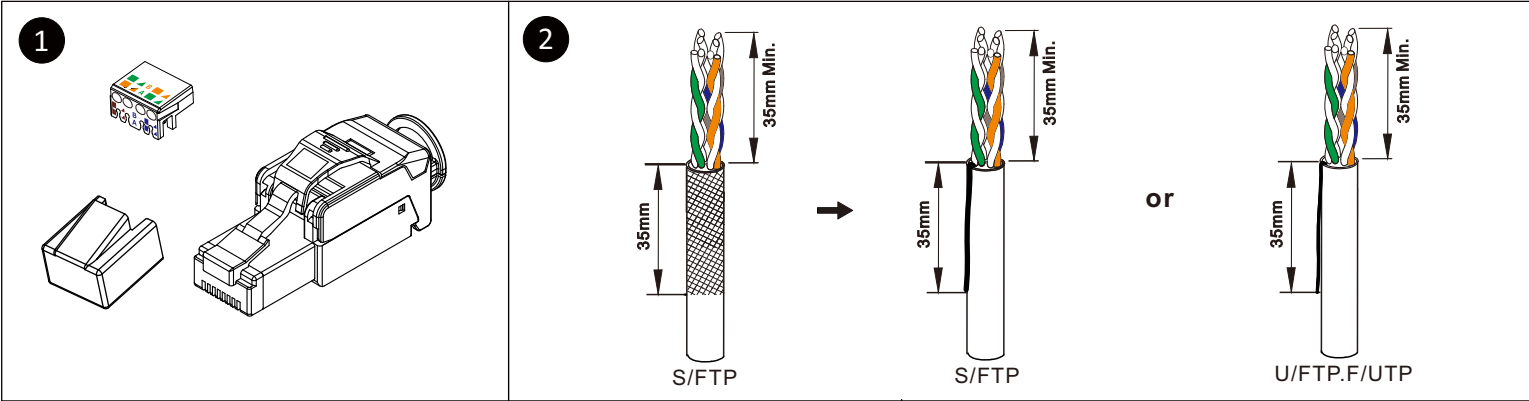

Field Termination Plug User Guide

FPT

12

Legend
 W White
 G Green
 O Orange
 BL Blue
 BR Brown

1	2	3	4	5	6	7	8
W-G	G	W-O	BL	W-BL	O	W-BR	BR

Pin assignment T568A

1	2	3	4	5	6	7	8
W-O	O	W-G	BL	W-BL	G	W-BR	BR

Pin assignment T568B

	Solid	Stranded	Cable (O.D.)
C6 _A /C7	23~26AWG	23~26AWG	6.0~7.5mm
C8	22~24AWG	22~24AWG	7.0~8.9mm