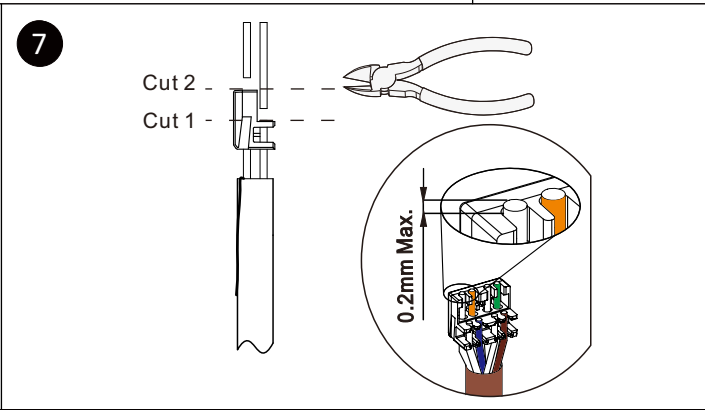

Field Termination Plug User Guide

FPT

12

Legend
 W White
 G Green
 O Orange
 BL Blue
 BR Brown

1	2	3	4	5	6	7	8
W-G	G	W-O	BL	W-BL	O	W-BR	BR

Pin assignment T568A

1	2	3	4	5	6	7	8
W-O	O	W-G	BL	W-BL	G	W-BR	BR

Pin assignment T568B

	Solid	Stranded	Cable (O.D.)
C6 _A /C7	23~26AWG	23~26AWG	6.0~7.5mm
C8	22~24AWG	22~24AWG	7.0~8.9mm