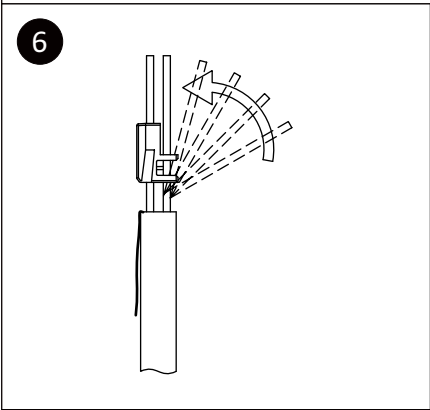

Field Termination Plug User Guide

FPT

12

Legend
 W White
 G Green
 O Orange
 BL Blue
 BR Brown

1	2	3	4	5	6	7	8
W-G	G	W-O	BL	W-BL	O	W-BR	BR

Pin assignment T568A

1	2	3	4	5	6	7	8
W-O	O	W-G	BL	W-BL	G	W-BR	BR

Pin assignment T568B

	Solid	Stranded	Cable (O.D.)
C6 _A /C7	23~26AWG	23~26AWG	6.0~7.5mm
C8	22~24AWG	22~24AWG	7.0~8.9mm