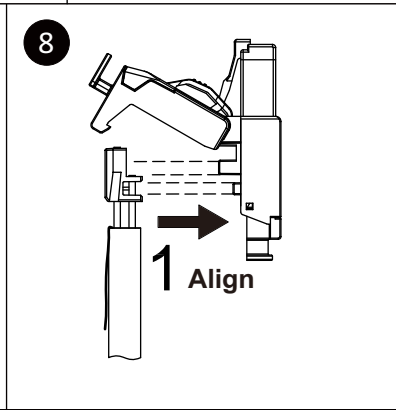

Field Termination Plug User Guide

FPT

12

Legend
 W White
 G Green
 O Orange
 BL Blue
 BR Brown

1	2	3	4	5	6	7	8
W-G	G	W-O	BL	W-BL	O	W-BR	BR

Pin assignment T568A

1	2	3	4	5	6	7	8
W-O	O	W-G	BL	W-BL	G	W-BR	BR

Pin assignment T568B

	Solid	Stranded	Cable (O.D.)
C6 _A /C7	23~26AWG	23~26AWG	6.0~7.5mm
C8	22~24AWG	22~24AWG	7.0~8.9mm