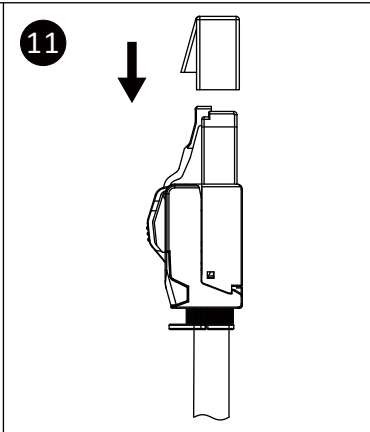

Field Termination Plug User Guide

FPT

12

Legend
 W White
 G Green
 O Orange
 BL Blue
 BR Brown

1	2	3	4	5	6	7	8
W-G	G	W-O	BL	W-BL	O	W-BR	BR

Pin assignment T568A

1	2	3	4	5	6	7	8
W-O	O	W-G	BL	W-BL	G	W-BR	BR

Pin assignment T568B

	Solid	Stranded	Cable (O.D.)
C6 _A /C7	23~26AWG	23~26AWG	6.0~7.5mm
C8	22~24AWG	22~24AWG	7.0~8.9mm