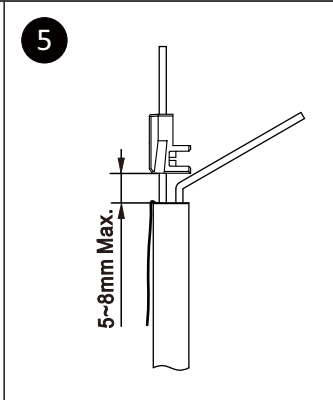

Field Termination Plug User Guide

FPT

12

Legend
 W White
 G Green
 O Orange
 BL Blue
 BR Brown

1	2	3	4	5	6	7	8
W-G	G	W-O	BL	W-BL	O	W-BR	BR

Pin assignment T568A

1	2	3	4	5	6	7	8
W-O	O	W-G	BL	W-BL	G	W-BR	BR

Pin assignment T568B

	Solid	Stranded	Cable (O.D.)
C6 _A /C7	23~26AWG	23~26AWG	6.0~7.5mm
C8	22~24AWG	22~24AWG	7.0~8.9mm