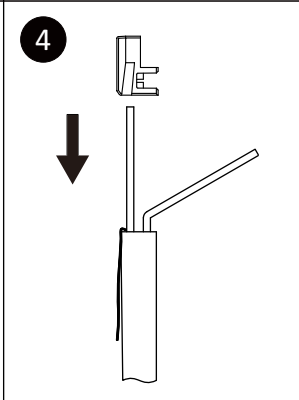

Field Termination Plug User Guide

FPT

12

Legend
 W White
 G Green
 O Orange
 BL Blue
 BR Brown

1	2	3	4	5	6	7	8
W-G	G	W-O	BL	W-BL	O	W-BR	BR

Pin assignment T568A

1	2	3	4	5	6	7	8
W-O	O	W-G	BL	W-BL	G	W-BR	BR

Pin assignment T568B

	Solid	Stranded	Cable (O.D.)
C6 _A /C7	23~26AWG	23~26AWG	6.0~7.5mm
C8	22~24AWG	22~24AWG	7.0~8.9mm