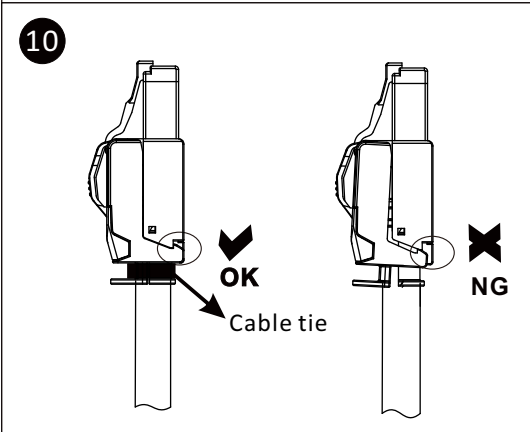

Field Termination Plug User Guide

FPT

12

Legend
 W White
 G Green
 O Orange
 BL Blue
 BR Brown

1	2	3	4	5	6	7	8
W-G	G	W-O	BL	W-BL	O	W-BR	BR

Pin assignment T568A

1	2	3	4	5	6	7	8
W-O	O	W-G	BL	W-BL	G	W-BR	BR

Pin assignment T568B

	Solid	Stranded	Cable (O.D.)
C6 _A /C7	23~26AWG	23~26AWG	6.0~7.5mm
C8	22~24AWG	22~24AWG	7.0~8.9mm