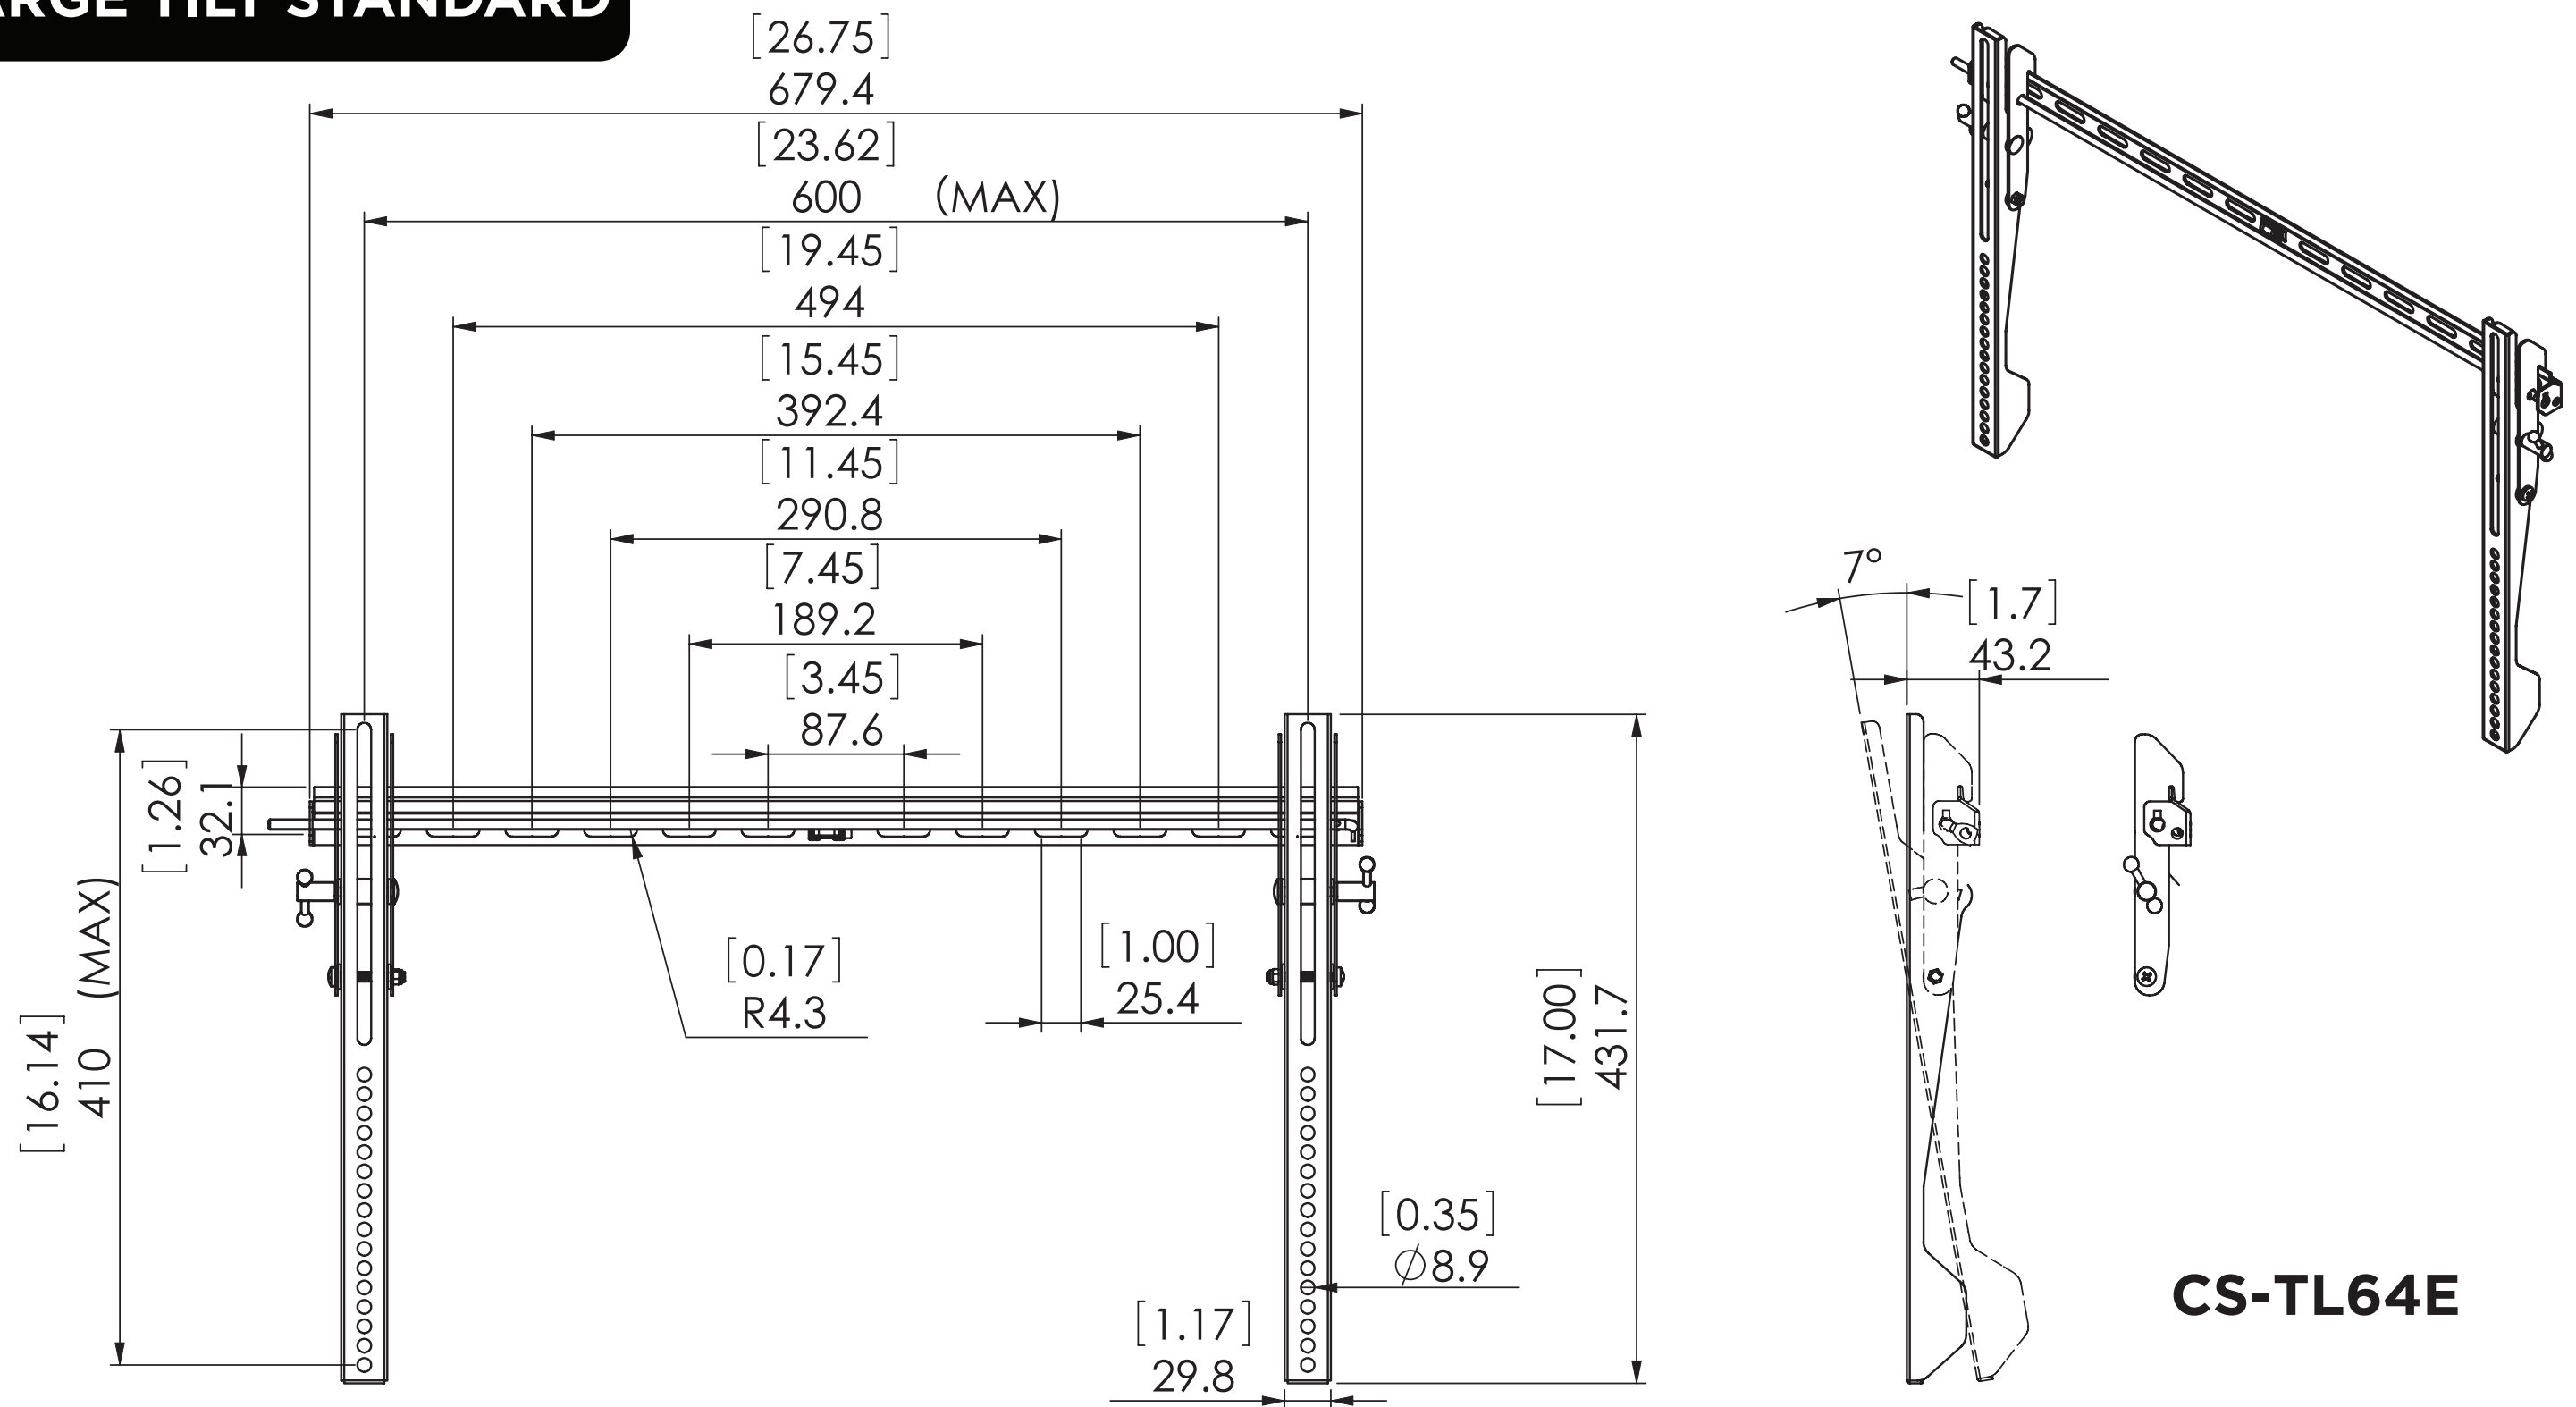

LARGE TILT STANDARD

CS-TL64E

HELIOS™
BY AUDIO SOLUTIONS

©2015 Metra Electronics Corporation, 460 Walker Street, Holly Hill, FL 32117-2699
Specifications are subject to change without notice.
All trademarks are the property of their respective owners.

1-866-839-9187

NOTES: UNLESS OTHERWISE SPECIFIED

1. VESA STANDARD COMPATABILITY (WIDTH X HEIGHT): 75X75 / 100X100 / 100X200 / 200X200 / 600X400
2. MAXIMUM VESA MOUNTING CONFIGURATION: 600X400 MM
3. SCREEN SIZE COMPATABILITY: MOST 32"-80" SCREENS
4. MAXIMUM WEIGHT CAPACITY: 150 LBS (67.5 KG)
5. PRODUCT COLOR: BLACK
6. VIEWING ANGLE +7°