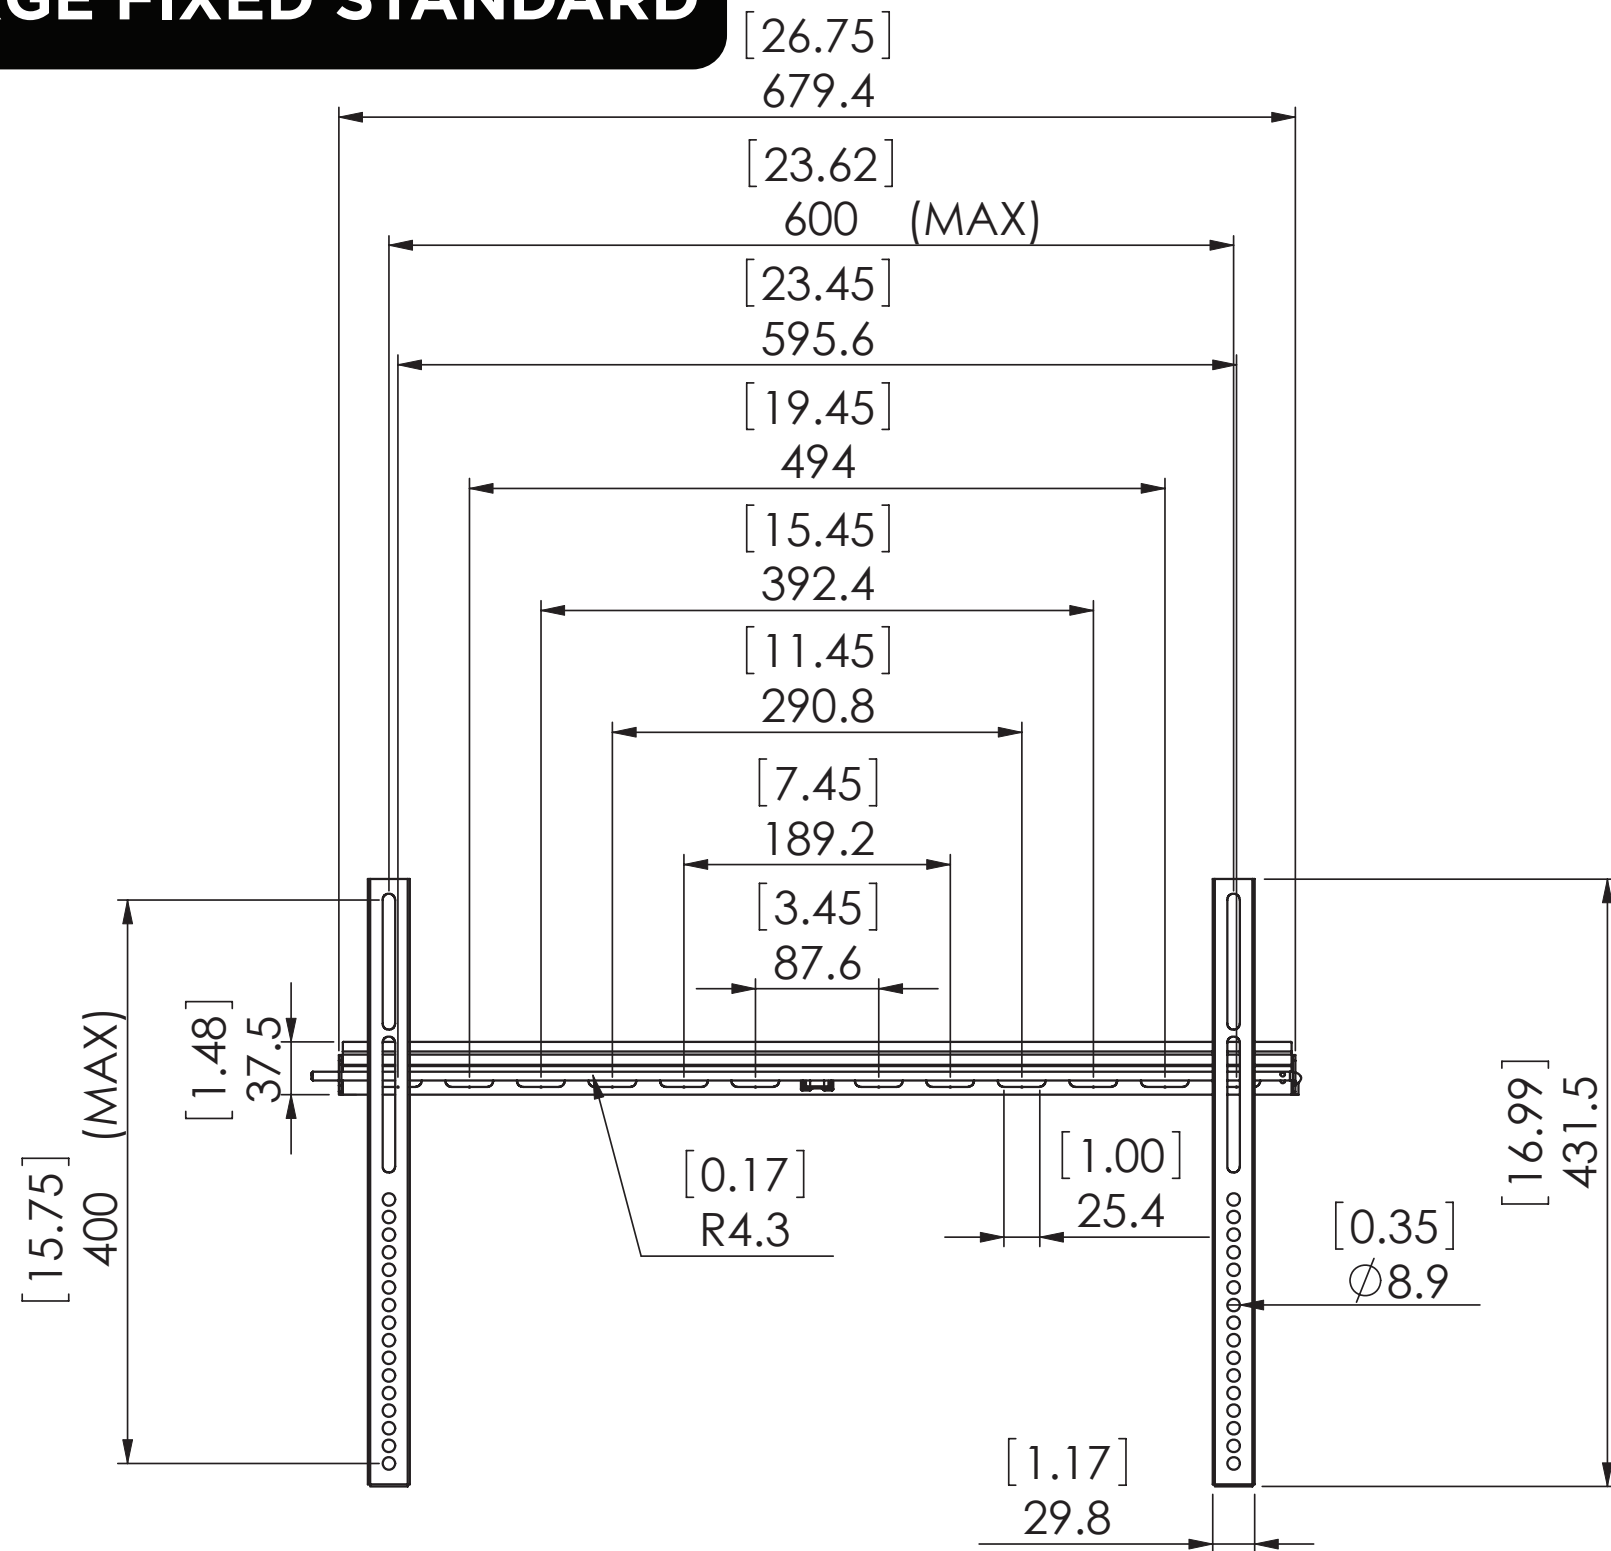

LARGE FIXED STANDARD

HELIOS™
BY AUDIO SOLUTIONS

©2015 Metra Electronics Corporation, 460 Walker Street, Holly Hill, FL 32117-2699
Specifications are subject to change without notice.
All trademarks are the property of their respective owners.

1-866-839-9187

NOTES: UNLESS OTHERWISE SPECIFIED

1. VESA STANDARD COMPATABILITY (WIDTH X HEIGHT): 75X75/ 100X100 / 100X200 / 200X200 / 300X400/400X400/ 600X400
2. MAXIMUM VESA MOUNTING CONFIGURATION: 600X400 MM
3. SCREEN SIZE COMPATABILITY: MOST 32"-80" SCREENS
4. MAXIMUM WEIGHT CAPACITY: 150 LBS (67.5 KG)
5. PRODUCT COLOR: BLACK
6. VIEWING ANGLE INCREMENTS: 0°