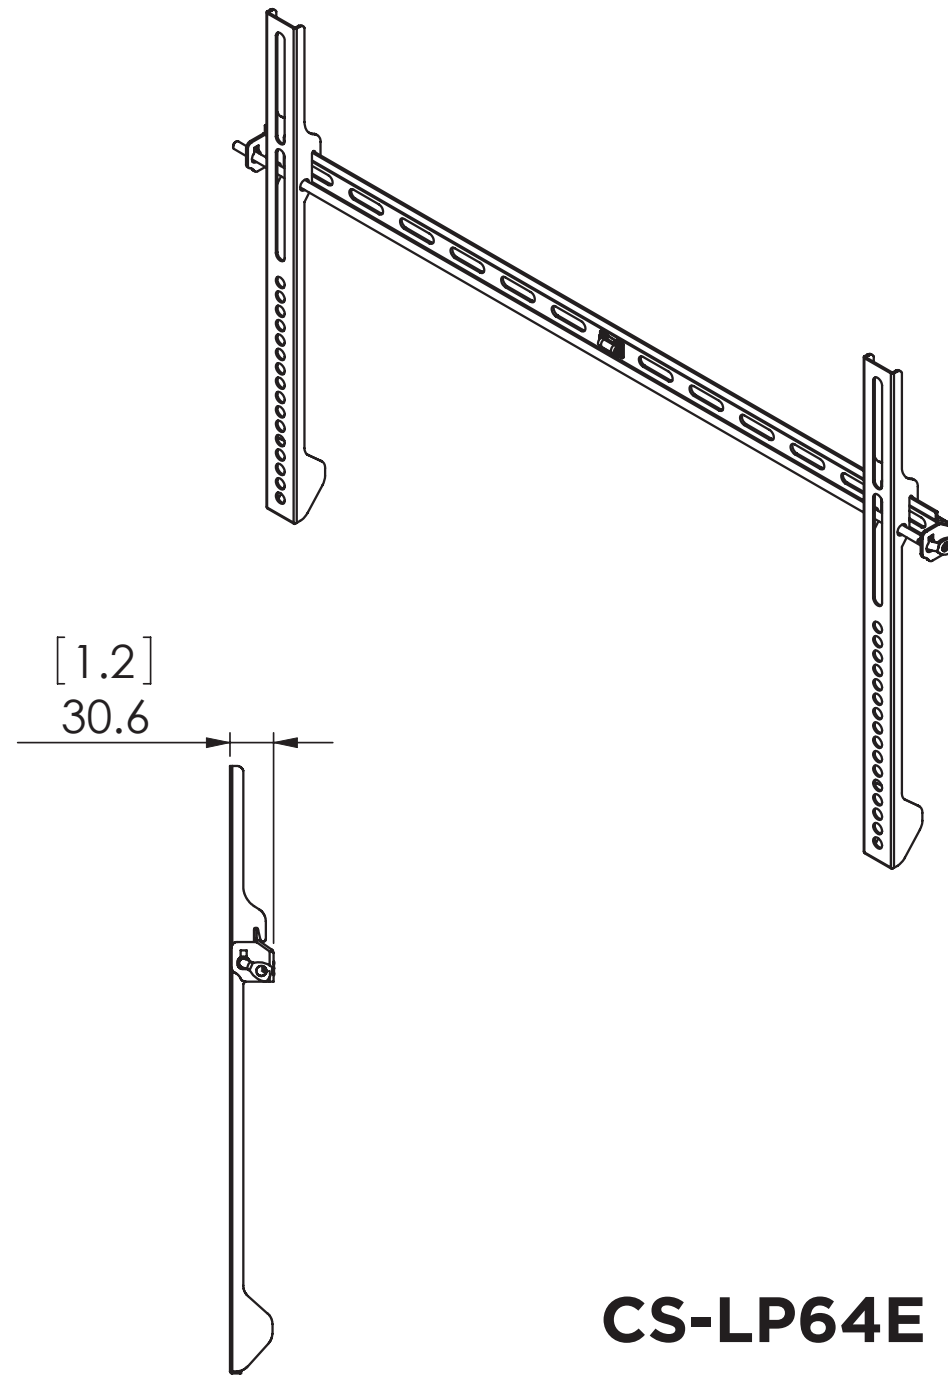

LARGE FIXED STANDARD

HELIOS™
BY AUDIO SOLUTIONS

©2015 Metra Electronics Corporation, 460 Walker Street, Holly Hill, FL 32117-2699
Specifications are subject to change without notice.
All trademarks are the property of their respective owners.

1-866-839-9187

NOTES: UNLESS OTHERWISE SPECIFIED

1. VESA STANDARD COMPATABILITY (WIDTH X HEIGHT): 75X75/ 100X100 / 100X200 / 200X200 / 300X400/400X400/ 600X400
2. MAXIMUM VESA MOUNTING CONFIGURATION: 600X400 MM
3. SCREEN SIZE COMPATABILITY: MOST 32"-80" SCREENS
4. MAXIMUM WEIGHT CAPACITY: 150 LBS (67.5 KG)
5. PRODUCT COLOR: BLACK
6. VIEWING ANGLE INCREMENTS: 0°